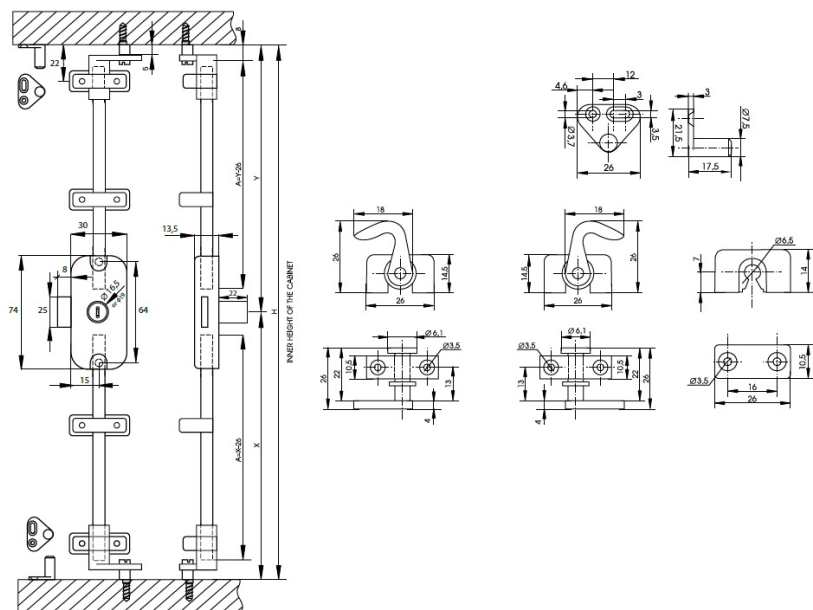

PRODUCT SHEET

Description:

Rotary Bar Lock 922, $\varnothing 19 \times 22 \text{mm}$, RH, NPL, CK SISO, W/Triangular Locking Bolt & All Accessories, No Bars, 3-way, 15mm Backset

Item number:

14.05.289-0

Units	Box	Carton	HS Code	Barcode
Pcs.	8	80	8301300000	
				5704866043267